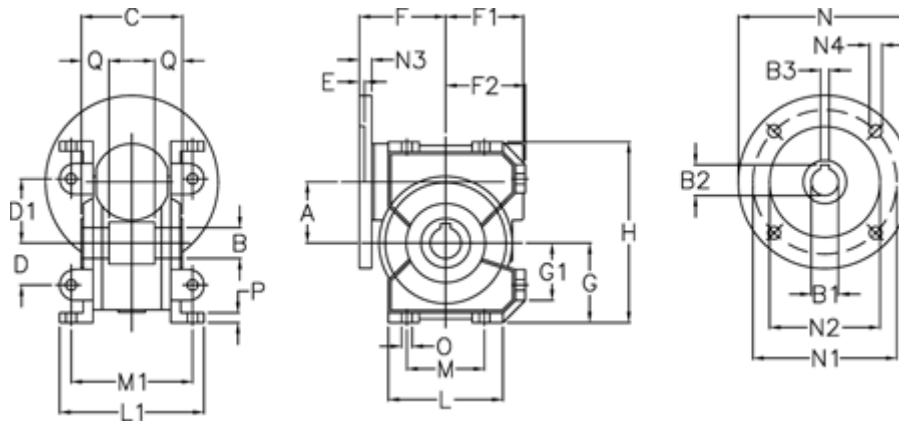

Article number: 3918049070028

Description: Worm gear with st. steel hollow shaft
VF 49 EP-U-70- 71B14

Measures

a	= 49.5	E	= 3.0	L	= 93	N4	= 6.5
B	= 25	F	= 70	L1	= 117.0	O	= 8.5
B1 E7	= 14	F1	= 63	M	= 63	P	= 8
B2	= 16.3	F2	= 64.5	M1	= 98.5	Q	= 22.5
B3 H9	= 5	g	= 64.5	N	= 105		
C	= 82	G1	= 46.5	N1	= 85		
D	= 34	H	= 146.5	N2	= 70		
D1	= 52	H1	= 110.5	N3	= 10.5		